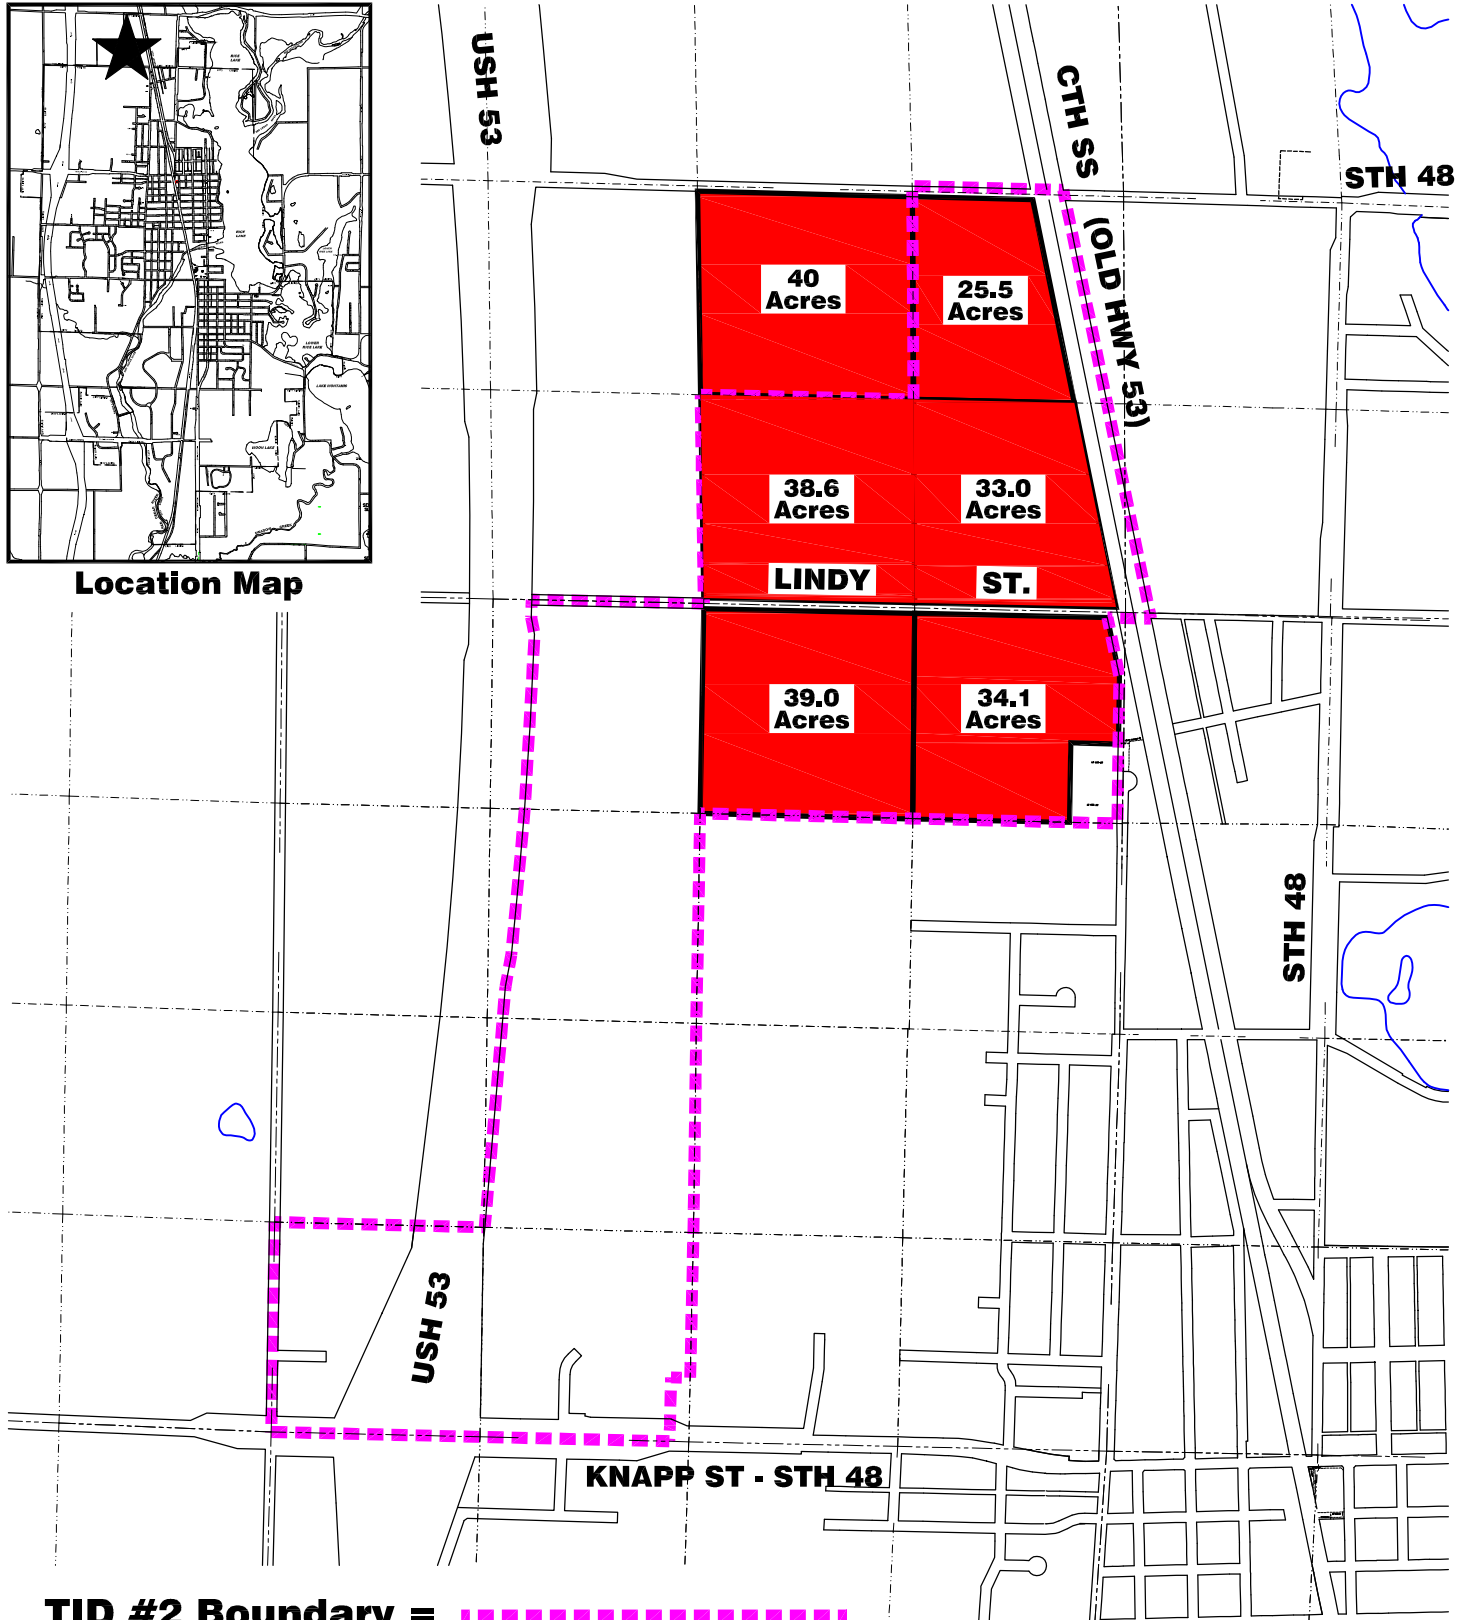

CITY OF RICE LAKE

TID #2 & Rice Lake Business Park

Location Map

TID #2 Boundary =

Available City-Owned Property =