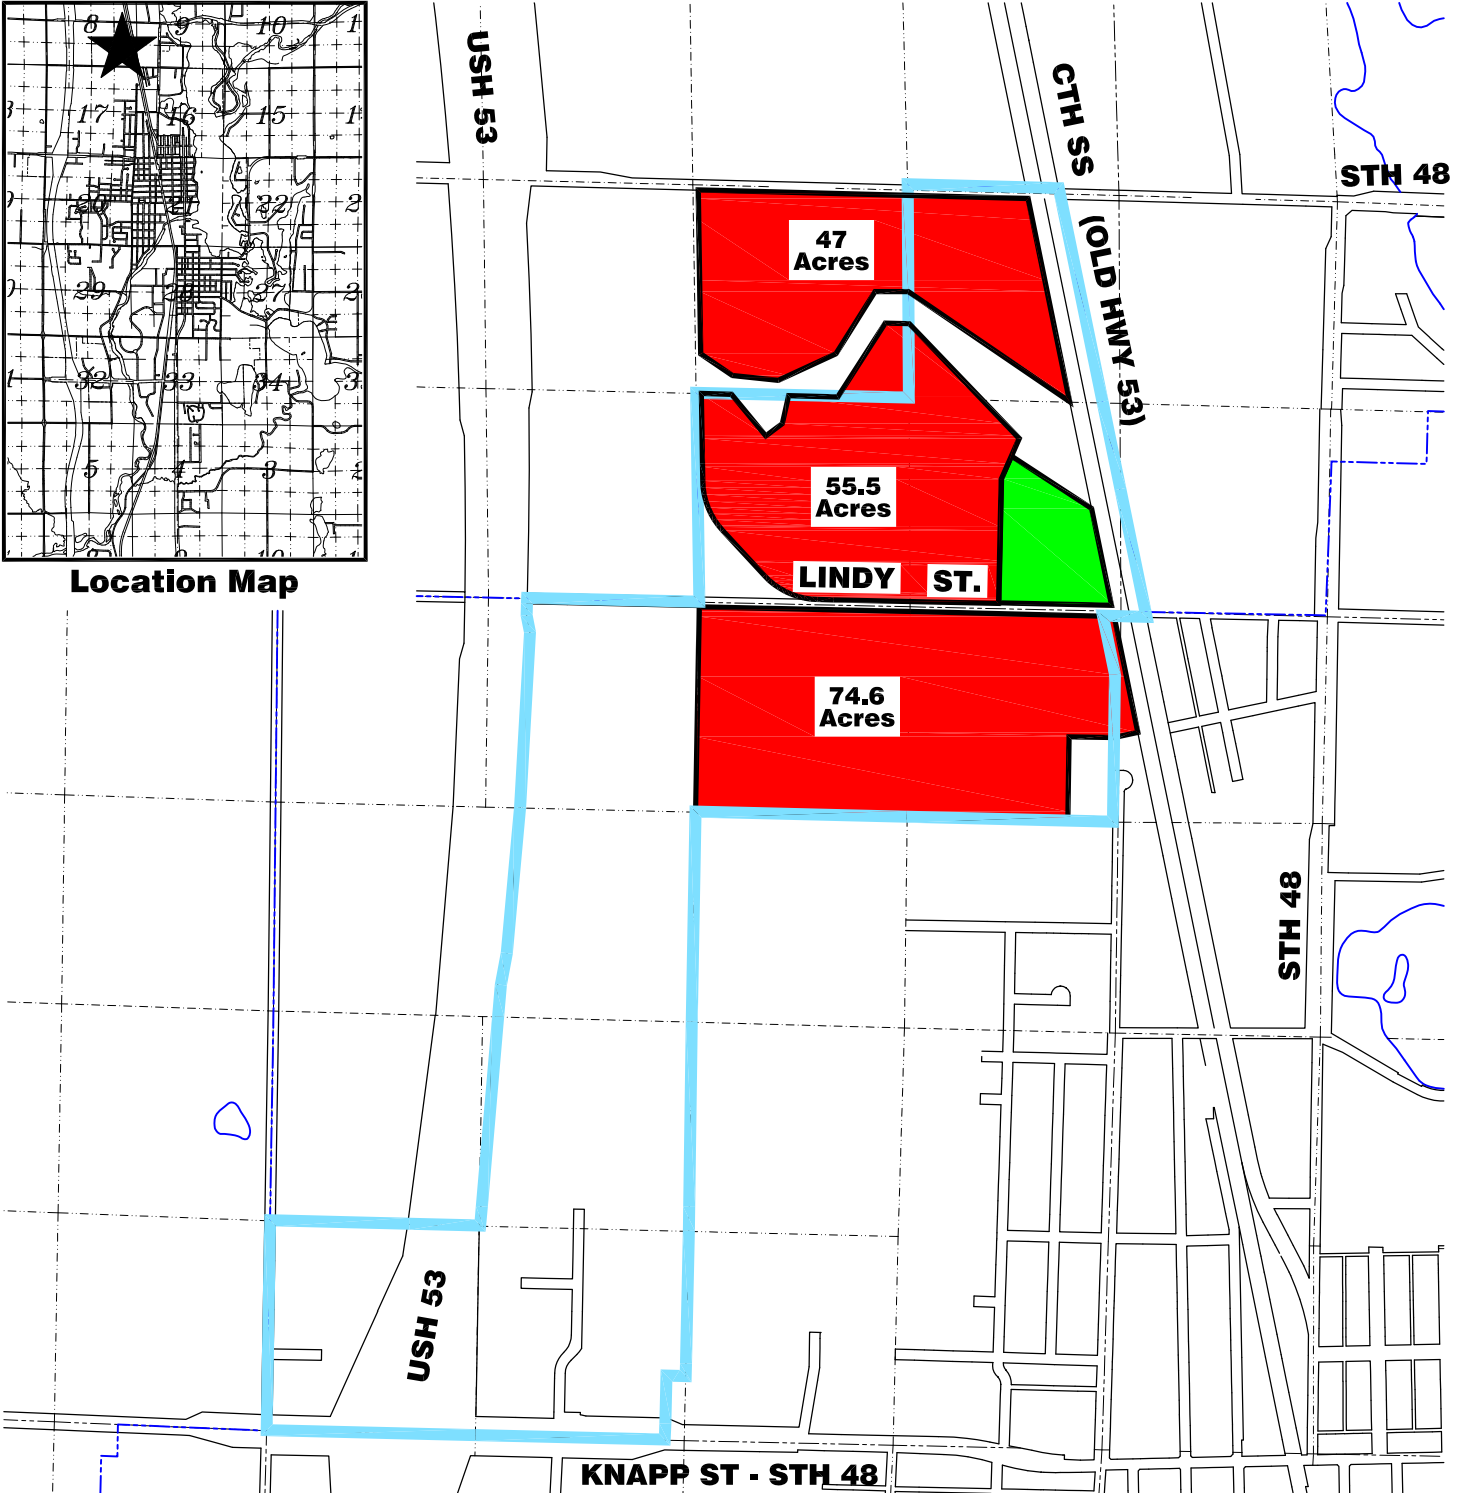

CITY OF RICE LAKE

TID #2 & Rice Lake Business Park

Location Map

- TID #2 Boundary =
- Available City-Owned Property =
- Developed Property =