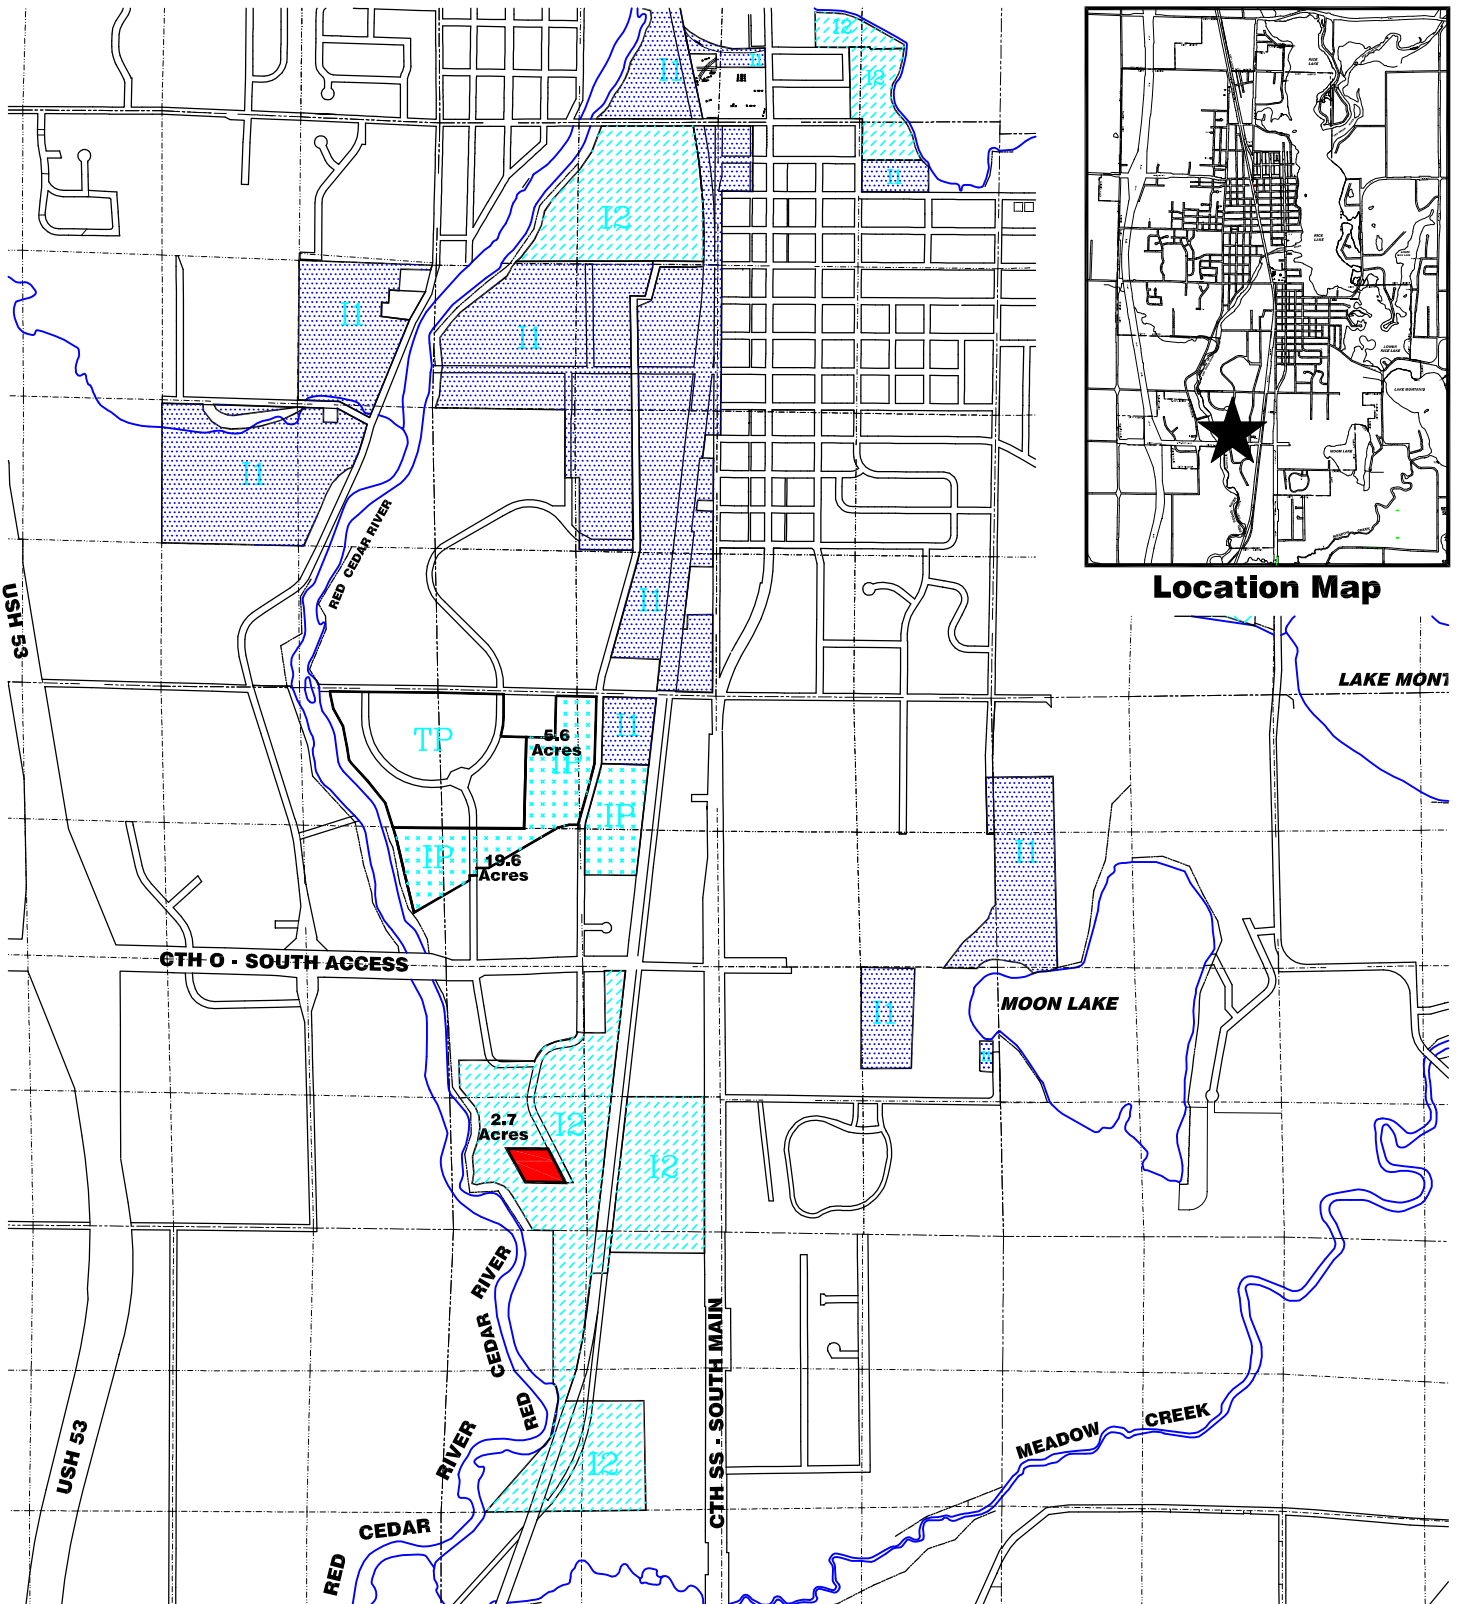

CITY OF RICE LAKE

South Industrial Park

Location Map

Available City-Owned Property = 

Map Provided By Cooper Engineering